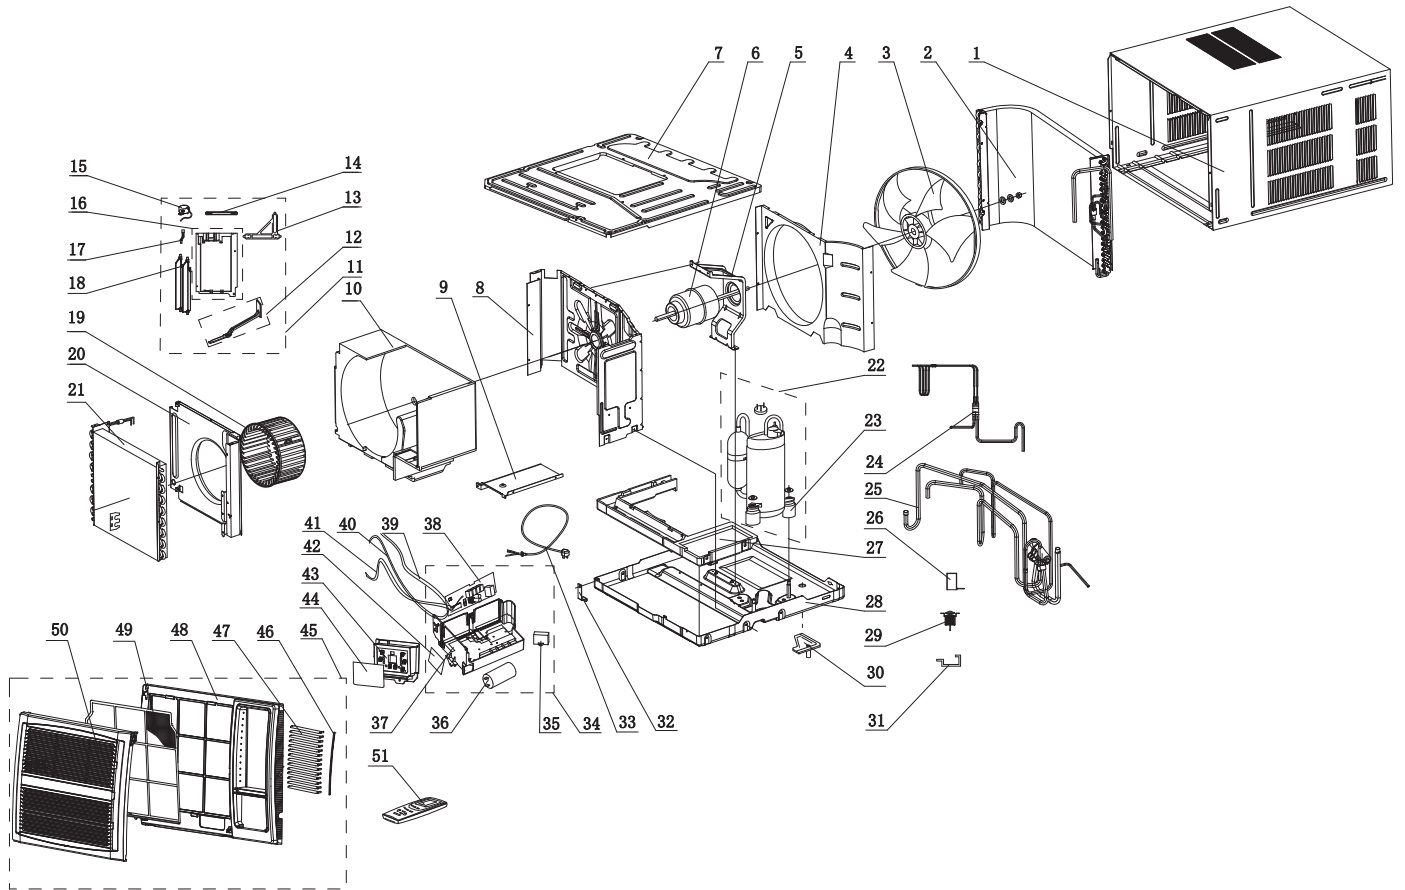

GJH12AD-K6NRNR1A

Exploded View

GJH12AD-K6NRNR1A

Spare Parts List

No.	Part Description	Part Code
1	Cabinet Assy	000006000021
2	Condenser Assy	01101365
3	Axial Flow Fan	10331163
4	Rear Clapboard	01231502
5	Motor Support 1	01701605
6	Fan Motor	150116065
7	Top Cover Board Sub-assy	01251503
8	Front Clapboard Sub-Assy	01231804
9	Base Plate Of Air Flue	01221602
10	Propeller Housing	12101602
11	Air Outlet Sub-Assy	2000103601
12	Air Door Lever	10581601
13	Swing Lever	10581602
14	Swing Lever2	10581021
15	Stepping Motor	1521211601
16	Swing Blade Support	10581603
17	Crank	73011001
18	Air Louver	10511601
19	Centrifugal Fan Sub-Assy	10311501
20	Front Clapboard of Propeller Housing	01231604
21	Evaporator Assy	01001125
22	Compressor and Fittings	00101329
23	Compressor Gasket	76711043
24	Capillary Sub-assy	03001793
25	4-Way Valve Assy	03021232
26	Magnet Coil	430004017
27	Water Tray Sub-Assy	20181136
28	Chassis Sub-assy	0120122002P
29	Drainage Valve	07101001
30	Drainage Box	2018180101
31	Cabinet Fastener	26251601
32	Chassis Clamp	01211601
33	Power Cord	40020491
34	Electric Box Assy	100002000322
35	Capacitor CBB61S	3301074707
36	Capacitor CBB65	3300008102
37	Electric Box	20111033
38	Main Board	300002060283
39	Temperature Sensor	3900004508
40	Temperature Sensor	390000596
41	Temperature Sensor	3900032101
42	Display Board	30562049
43	LCD Board(Remote Control)	2012003703
44	Membrane	2243113201
45	Front Panel Assy	000003000256
46	Guide Blade Lever	10581604
47	Guide Blade	1051160210
48	Front Case	2000160103
49	Filter Sub-Assy	11121601
50	Air Intake Panel	20006400001601S
51	Remote Controller	30510065