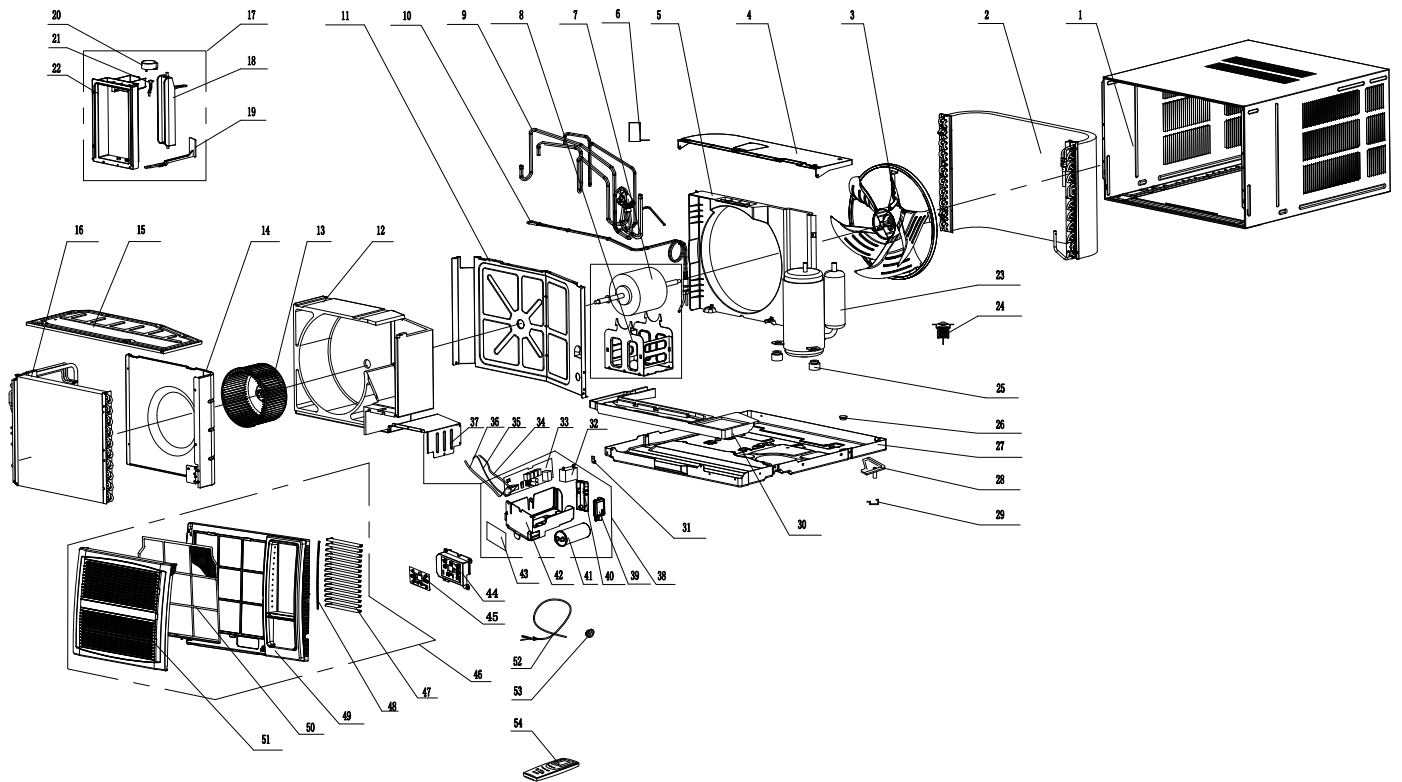

GJH21AE-K6NRNG1A

Exploded View

GJH21AE-K6NRNG1A

Spare Parts List

No.	Part Description	Part Code
1	Cabinet Assy	00000600002403
2	Condenser Assy	11002061006
3	Axial Flow Fan	10331163
4	Rear Cover Plate	200054000001
5	Rear Clapboard	200030060006
6	Magnet Coil	430004017
7	Fan Motor	1501105310
8	Motor Support Sub-Assy	017012000064
9	4-Way Valve Assy	030152060429
10	Capillary Sub-assy	030006060718
11	Front Clapboard Sub-Assy	01301021
12	Foam(Propeller Housing)	12311654
13	Centrifugal Fan Sub-Assy	10311501
14	Front Clapboard of Propeller housing	0123115703
15	Cover Plate Sub-Assy	011657060117
16	Evaporator Assy	011001061014
17	Air Outlet Sub-Assy	20001730
18	Air Louver	10511041
19	Air Door Lever Sub-assy	10581154
20	Stepping Motor	1521211601
21	Crank	73011006
22	Air door support	24211039
23	Compressor and Fittings	009001060229
24	Drainage Valve	07101001
25	Compressor Gasket	76713081
26	Drainage hole Cap	76711012
27	Chassis Sub-assy	0120122427P
28	Drainage Box	2018180102
29	Cabinet Fastener	26251601
30	Water Tray Sub-Assy	00007000003
31	Chassis Clamp	01211601
32	Capacitor CBB61S	3301074708
33	Main Board	300002060977
34	Temperature Sensor	390000451
35	Temperature Sensor	390000596
36	Tube sensor	3900012141
37	Side plate (electric box)	01361019
38	Electric Box Assy	100002067932
39	Detecting Plate	300018000002
40	Support WIFI	200114060043
41	Capacitor CBB65	3300008103
42	Electric Box (Remote Control)	2011113901
43	Display Board	30562019
44	LCD Cover	200032060006
45	Membrane	60000606021901
46	Front Panel Assy	00000306032101
47	Guide Blade	200214060004
48	Guide Blade Lever	200235060012
49	Front Case	200002060051
50	Filter Sub-Assy	111001060179
51	Air Intake Panel	200064060031S
52	Power Cord	400204911
53	Sleeving	4203240201
54	Remote Controller	305001000097