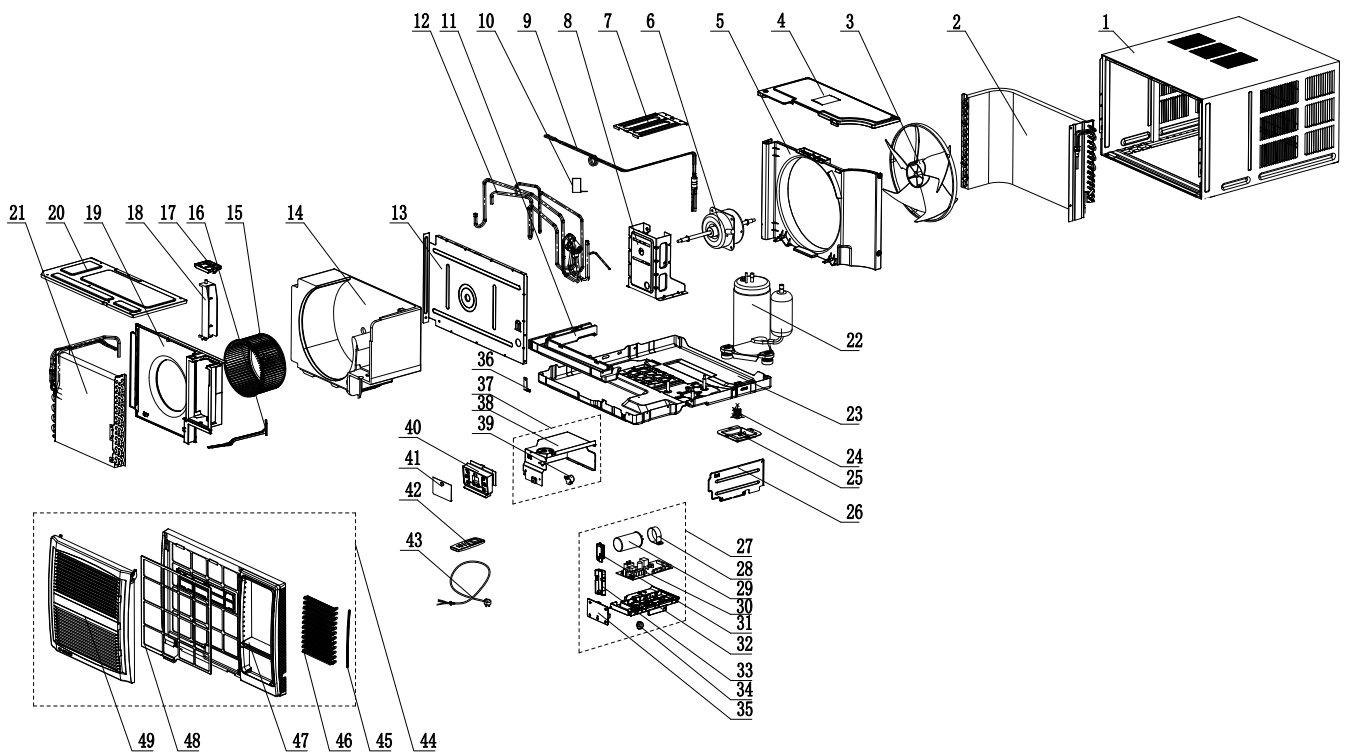

GJH09AK-K6NRNG2A

Exploded View

GJH09AK-K6NRNG2A

Spare Parts List

No.	Part Description	Part Code
1	Cabinet Assy	00000606013101
2	Condenser Assy	11002061374
3	Axial Flow Fan	10331365
4	Rear Cover Plate	200050060023
5	Rear Clapboard	200030060007
6	Fan Motor	150101060294
7	Connection plate	012077060684
8	Motor Support	01204800022
9	Capillary Sub-assy	030006060821
10	Magnet Coil	430004017
11	Foam (Water Tray)	120001060017
12	4-Way Valve Assy	030152060507
13	Front Clapboard Sub-Assy	017002060003
14	Foam(Propeller Housing)	120008060026
15	Centrifugal Fan	10311208
16	Air Door Lever Sub-assy	000253060001
17	Top cover (small)	200050060024
18	Air Louver	10511127
19	Partition (volute)	180431000003
20	Cover Plate Sub-Assy	011657060259
21	Evaporator Assy	011001061231
22	Compressor and Fittings	009001060503
23	Chassis Sub-assy	01700006051906P
24	Drainage Valve	07101001
25	Drainage Box	2018112502
26	Electrical box side plate	012042060021
27	Electric Box Assy 2	100002068961
28	Capacitor Clamp	02141381
29	Capacitor	3302035227
30	Main Board	300002060976
31	Detecting Plate	300018000002
32	Mounting box	200177060050
33	Support WIFI	200114060043
34	Sleeving	4203240201
35	Baffle Plate	26111038
36	Chassis Clamp	01211307
37	Electric Box Assy	100002068960
38	Electrical box	012017060624
39	Stepping Motor	1521100803
40	LCD Cover	200032060007
41	Membrane	60000606018501
42	Remote Controller	305001000097
43	Power Cord	4002049121
44	Front Panel Assy	000003060328
45	Guide Blade Lever	200235060014
46	Guide Blade	200214060006
47	Front Case	200002060053
48	Filter Sub-Assy	111001060181
49	Air Intake Panel	200064060032S