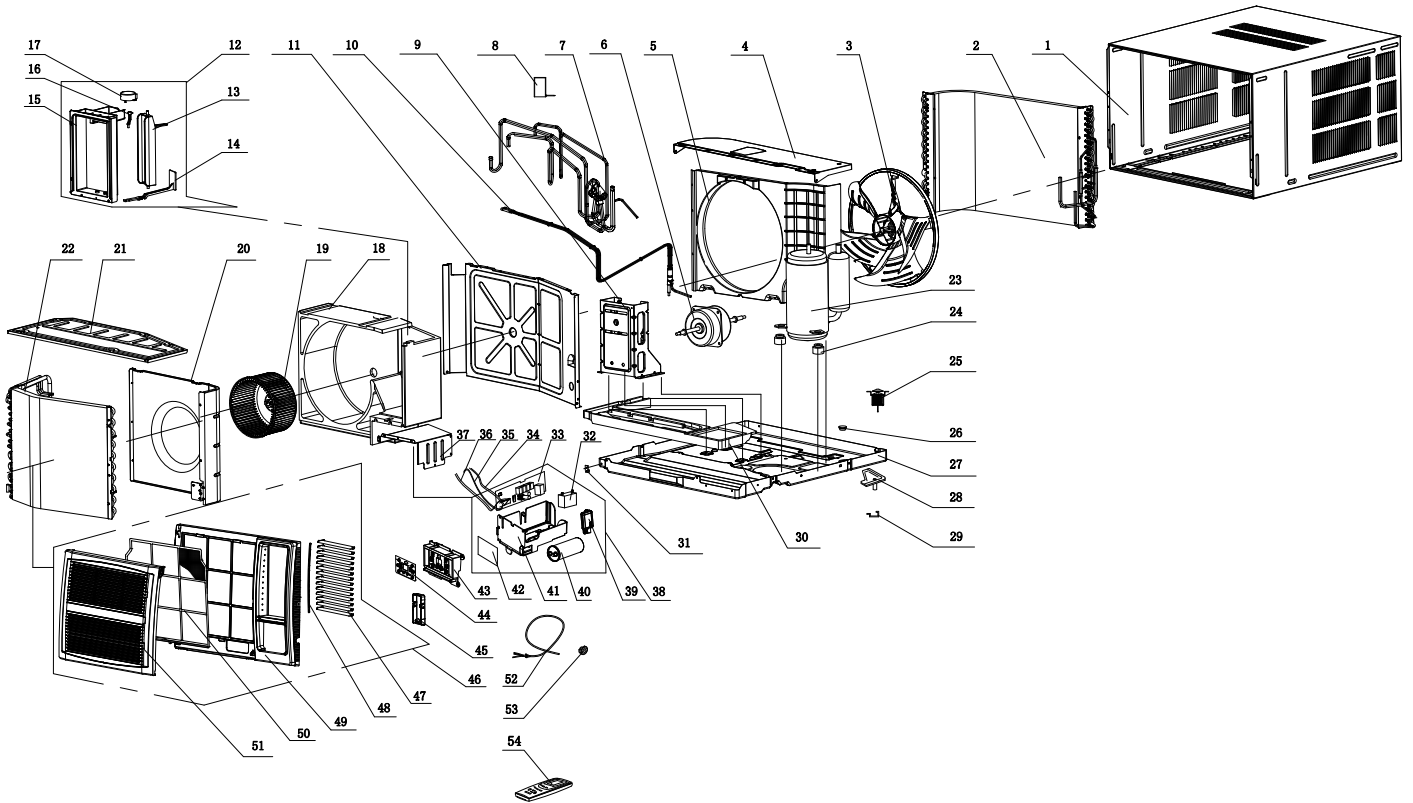

GJH12AG-K6NRNG1A

Exploded View

GJH12AG-K6NRNG1A

Spare Parts List

No.	Part Description	Part Code
1	Cabinet Assy	00000600002104
2	Condenser Assy	11002060936
3	Axial Flow Fan	103002060004
4	Rear Cover Plate	22241017
5	Rear Clapboard	20051024
6	Fan Motor	15011061
7	4-Way Valve Assy	030152060402
8	Magnet Coil	430004017
9	Motor Support	01701032
10	Capillary Sub-assy	030006060673
11	Front Clapboard Sub-Assy	01301021
12	Air Outlet Sub-Assy	20001730
13	Air Louver	10511041
14	Air Door Lever Sub-assy	10581154
15	Air door support	24211039
16	Crank	73011006
17	Stepping Motor	1521211601
18	Foam(Propeller Housing)	12311654
19	Centrifugal Fan	10311208
20	Front Clapboard of Propeller Housing	01231157
21	Cover Plate Sub-Assy	011657060117
22	Evaporator Assy	011001061014
23	Compressor and Fittings	009001060361
24	Compressor Gasket	009012000022
25	Drainage Valve	07101001
26	Drainage hole Cap	76711012
27	Chassis Sub-assy	0120111211P
28	Drainage Box	2018180102
29	Cabinet Fastener	26251601
30	Water Tray Sub-Assy	00007000003
31	Chassis Clamp	01211601
32	Capacitor CBB61S	3301074714
33	Main Board	300002060977
34	Temperature Sensor	390000451
35	Temperature Sensor	390000596
36	Tube sensor	3900012141
37	Side plate (electric box)	01361019
38	Electric Box Assy	100002067556
39	Detecting Plate	300018000002
40	Capacitor CBB65	3300008102
41	Electric Box (Remote Control)	2011113901
42	Display Board	30562019
43	LCD Cover	200032060006
44	Membrane	60000606021901
45	Support WIFI	200114060043
46	Front Panel Assy	00000306032101
47	Guide Blade	200214060004
48	Guide Blade Lever	200235060012
49	Front Case	200002060051
50	Filter Sub-Assy	111001060179
51	Air Intake Panel	200064060031S
52	Power Cord	40020491
53	Sleeving	4203240201
54	Remote Controller	305001000097