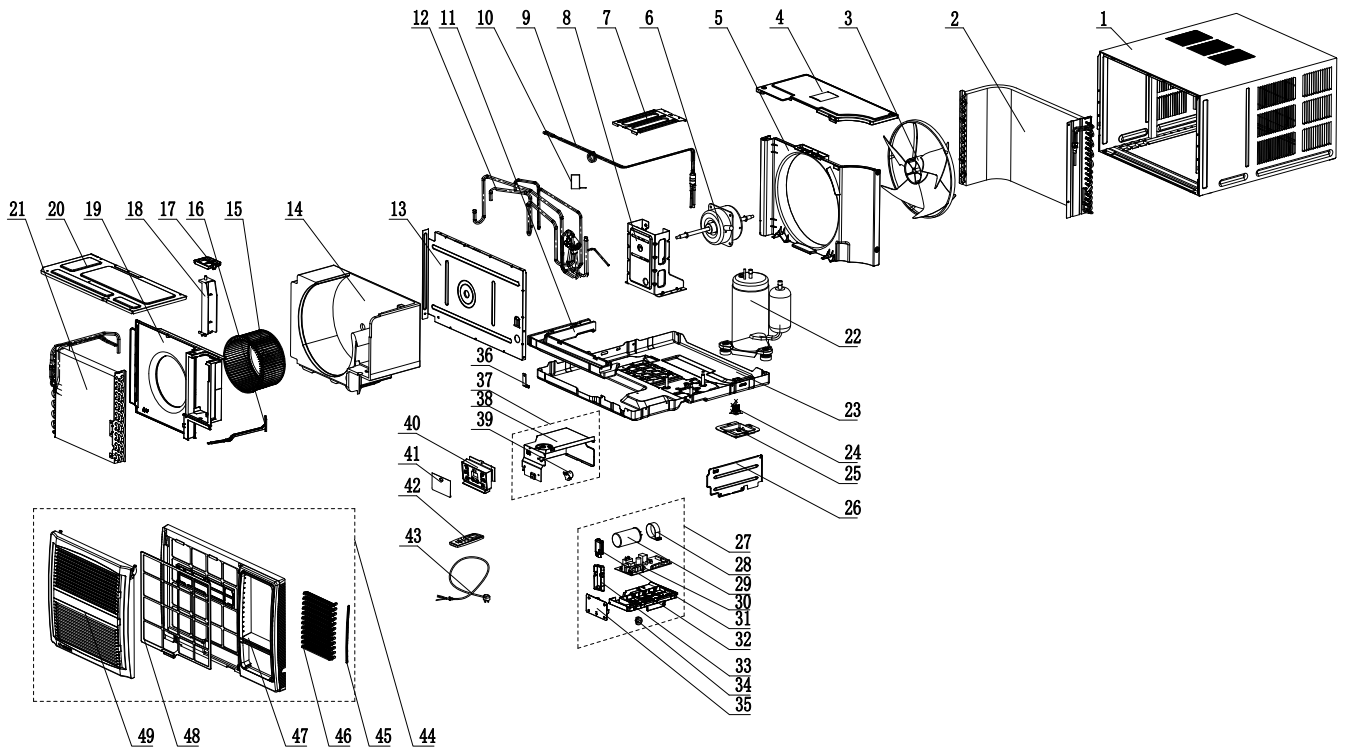

R32 WINDOW UNIT

SPARE PARTS LIST

August 2023

GJH07AK-K6NRNG2A

Exploded View

GJH07AK-K6NRNG2A

Spare Parts List

No.	Part Description	Part Code
1	Cabinet Assy	00000606013101
2	Condenser Assy	11002061374
3	Axial Flow Fan	10331365
4	Rear Cover Plate	200050060023
5	Rear Clapboard	200030060007
6	Fan Motor	150101060294
7	Connection plate	012077060684
8	Motor Support	01204800022
9	Capillary Sub-assy	030006060820
10	Magnet Coil	430004017
11	Foam (Water Tray)	120001060017
12	4-Way Valve Assy	030152060508
13	Front Clapboard Sub-Assy	017002060003
14	Foam(Propeller Housing)	120008060026
15	Centrifugal Fan	10311208
16	Air Door Lever Sub-assy	000253060001
17	Top cover (small)	200050060024
18	Air Louver	10511127
19	Partition (volute)	180431000003
20	Cover Plate Sub-Assy	011657060259
21	Evaporator Assy	011001061230
22	Compressor and Fittings	009001060513
23	Chassis Sub-assy	01700006051905P
24	Drainage Valve	07101001
25	Drainage Box	2018112502
26	Electrical box side plate	012042060021
27	Electric Box Assy 2	100002068962
28	Capacitor Clamp	02141381
29	Capacitor	3302035230
30	Main Board	300002060976
31	Detecting Plate	300018000002
32	Mounting box	200177060050
33	Support WIFI	200114060043
34	Sleeving	4203240201
35	Baffle Plate	26111038
36	Chassis Clamp	01211307
37	Electric Box Assy	100002068960
38	Electrical box	012017060624
39	Stepping Motor	1521100803
40	LCD Cover	200032060007
41	Membrane	60000606018501
42	Remote Controller	305001000097
43	Power Cord	4002049121
44	Front Panel Assy	000003060328
45	Guide Blade Lever	200235060014
46	Guide Blade	200214060006
47	Front Case	200002060053
48	Filter Sub-Assy	111001060181
49	Air Intake Panel	200064060032S