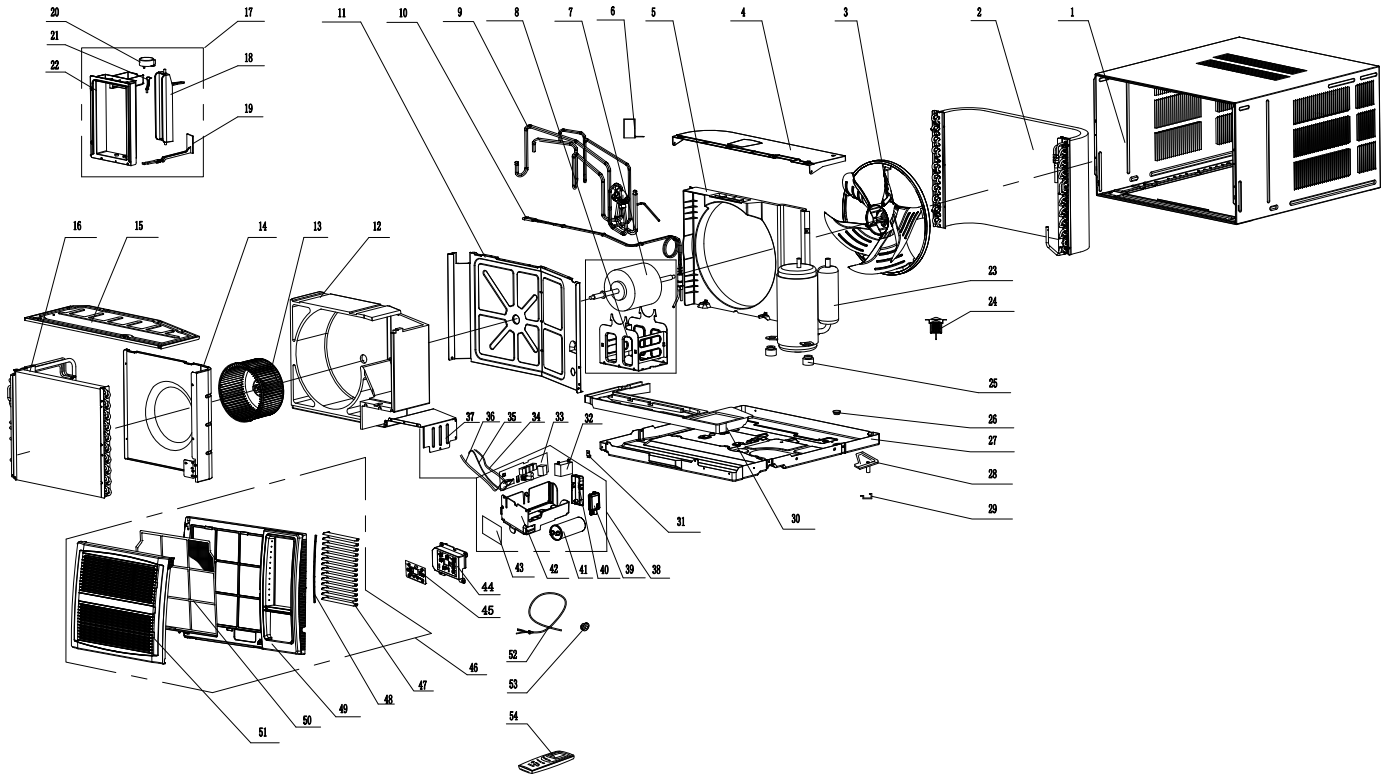

GJH18AE-K6NRNG1A

Exploded View

GJH18AE-K6NRNG1A

Spare Parts List

No.	Part Description	Part Code
1	Cabinet Assy	00000600002403
2	Condenser Assy	11002061006
3	Axial Flow Fan	10331163
4	Rear Cover Plate	200054000001
5	Rear Clapboard	200030060006
6	Magnet Coil	430004017
7	Fan Motor	15011053
8	Motor Support Sub-Assy	017012000064
9	4-Way Valve Assy	030152060429
10	Capillary Sub-assy	030006060726
11	Front Clapboard Sub-Assy	01301021
12	Foam(Propeller Housing)	12311654
13	Centrifugal Fan Sub-Assy	10311501
14	Front Clapboard of Propeller housing	0123115703
15	Cover Plate Sub-Assy	011657060117
16	Evaporator Assy	011001061188
17	Air Outlet Sub-Assy	20001730
18	Air Louver	10511041
19	Air Door Lever Sub-assy	10581154
20	Stepping Motor	1521211601
21	Crank	73011006
22	Air door support	24211039
23	Compressor and Fittings	009001060399
24	Drainage Valve	07101001
25	Compressor Gasket	009012000004
26	Drainage hole Cap	76711012
27	Chassis Sub-assy	0120122426P
28	Drainage Box	2018180102
29	Cabinet Fastener	26251601
30	Water Tray Sub-Assy	00007000003
31	Chassis Clamp	01211601
32	Capacitor CBB61S	3301074708
33	Main Board	300002060977
34	Temperature Sensor	390000451
35	Temperature Sensor	390000596
36	Tube sensor	3900012141
37	Side plate (electric box)	01361019
38	Electric Box Assy	100002067932
39	Detecting Plate	300018000002
40	Support WIFI	200114060043
41	Capacitor CBB65	3300008103
42	Electric Box (Remote Control)	2011113901
43	Display Board	30562019
44	LCD Cover	200032060006
45	Membrane	60000606021901
46	Front Panel Assy	00000306032101
47	Guide Blade	200214060004
48	Guide Blade Lever	200235060012
49	Front Case	200002060051
50	Filter Sub-Assy	111001060179
51	Air Intake Panel	200064060031S
52	Power Cord	40020491
53	Sleeving	4203240201
54	Remote Controller	305001000097